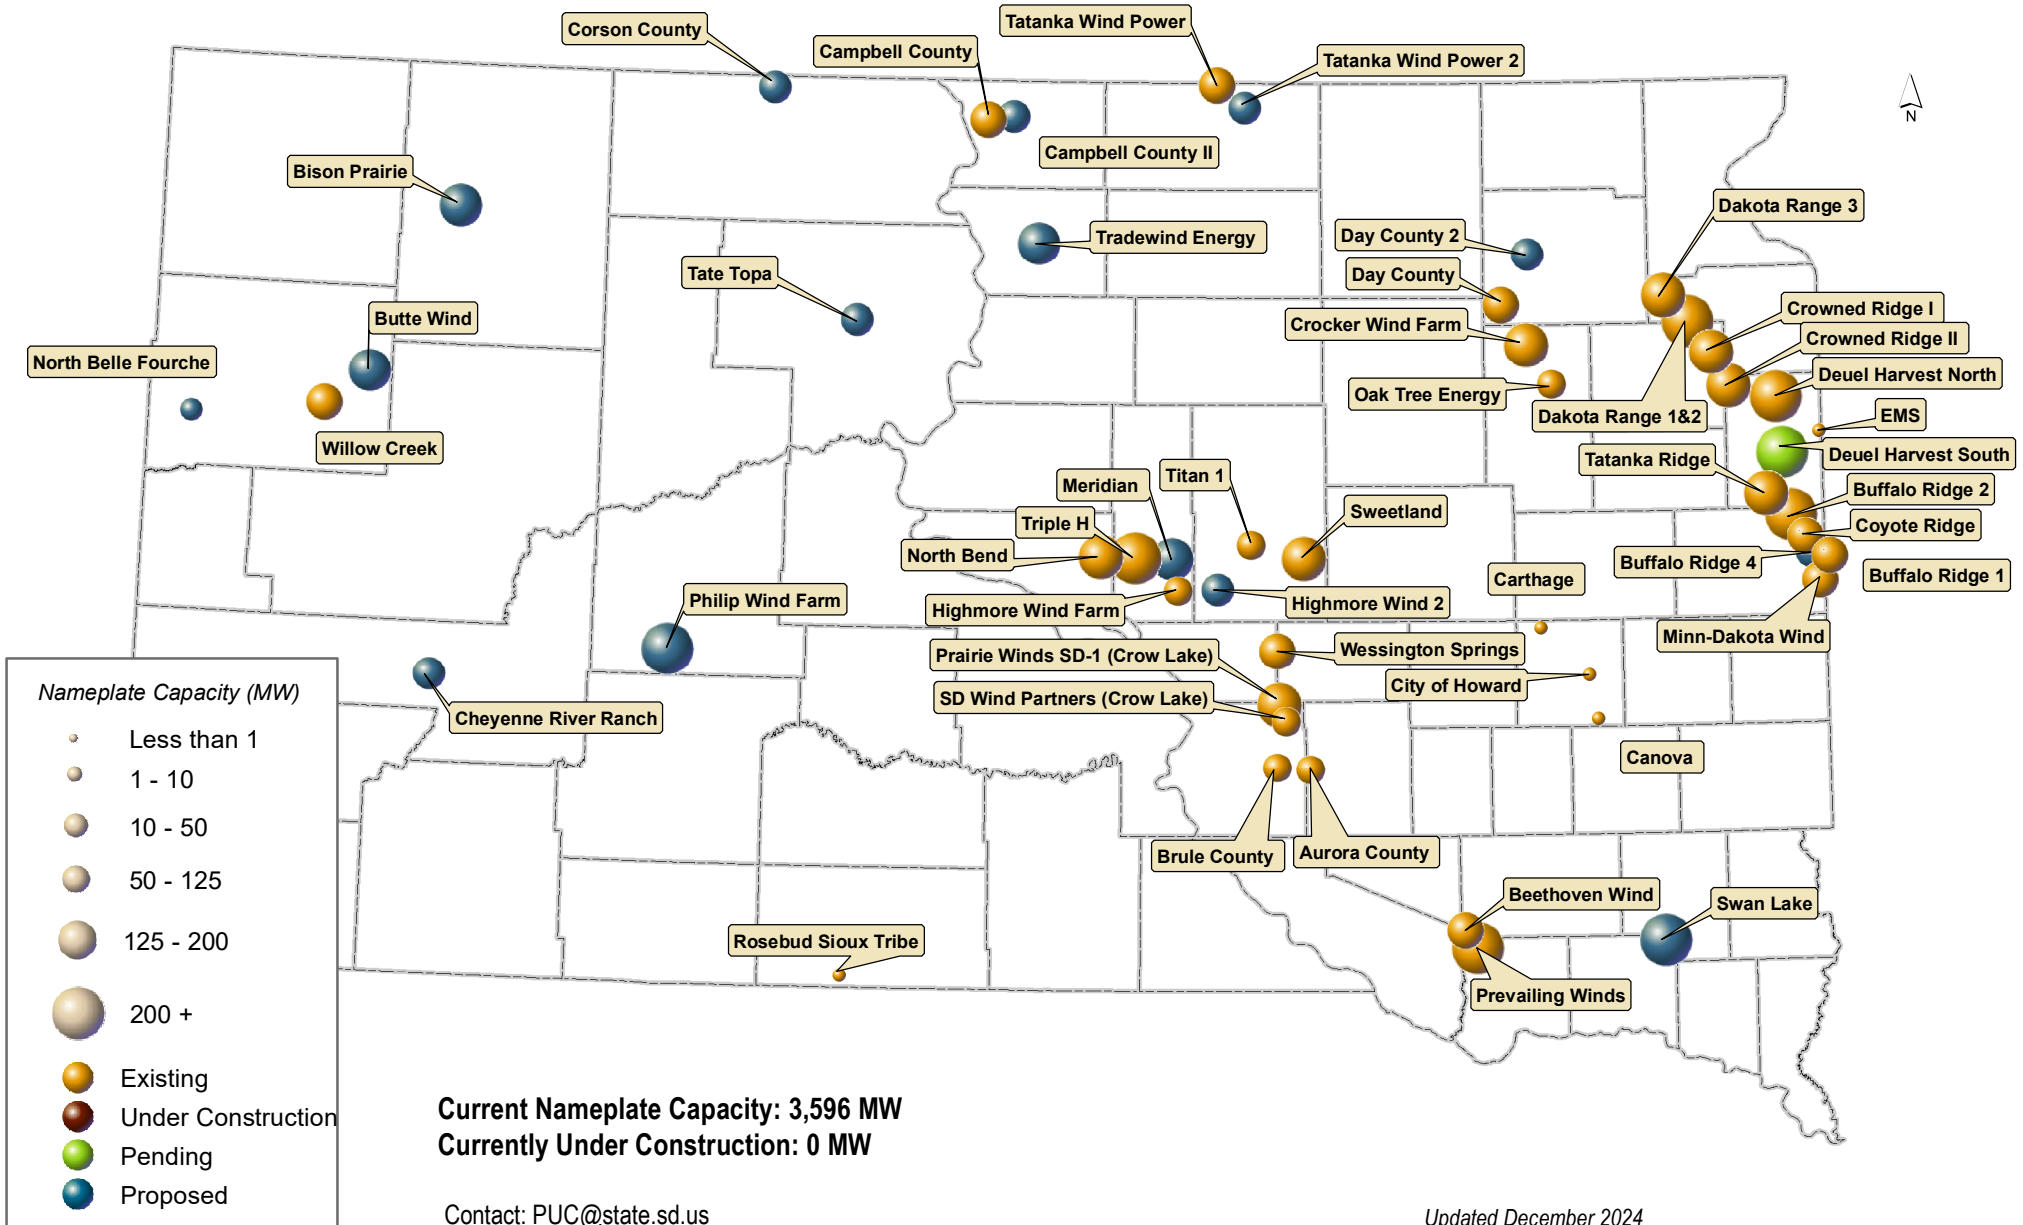

South Dakota Wind Energy Development

by Capacity and Status

This map may not represent every proposed wind farm in S.D. It represents projects that developers have communicated to the PUC. Location of the wind farms are approximate.